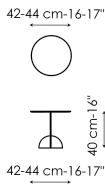

Data sheet

Combination low
Width: 42-44cm
Depth: 42cm
Height: 40cm

Combination high
Width: 42-44cm
Depth: 42cm
Height: 48cm

Top

Metal

Painted metal
Mat white

Painted metal
Mat anthracite
grey

Painted metal
Mat black