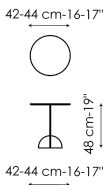

Data sheet

Combination low
Width: 42-44cm
Depth: 42cm
Height: 40cm

Combination high
Width: 42-44cm
Depth: 42cm
Height: 48cm

Top

Metal

Painted metal
Mat white

Painted metal
Mat anthracite
grey

Painted metal
Mat black