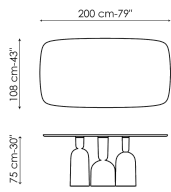

Data sheet

Width: 200cm
Depth: 108cm
Height: 75cm

Width: 250cm
Depth: 112cm
Height: 75cm

Width: 280cm
Depth: 115cm
Height: 75cm

Width: 300cm
Depth: 120cm
Height: 75cm

Width: 300cm
Depth: 140cm
Height: 75cm

Width: 140cm
Depth: 140cm
Height: 75cm

Width: 160cm
Depth: 160cm
Height: 75cm

Width: 180cm
Depth: 180cm
Height: 75cm

Barrel-shaped top

Wood

Veneered wood
Walnut Canaletto

Solid wood
American walnut

Solid wood
Natural polished oak