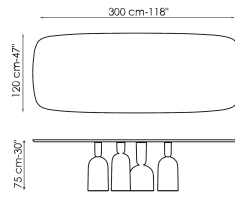

Data sheet

Width: 200cm
Depth: 108cm
Height: 75cm

Width: 250cm
Depth: 112cm
Height: 75cm

Width: 280cm
Depth: 115cm
Height: 75cm

Width: 300cm
Depth: 120cm
Height: 75cm

Width: 300cm
Depth: 140cm
Height: 75cm

Width: 140cm
Depth: 140cm
Height: 75cm

Width: 160cm
Depth: 160cm
Height: 75cm

Width: 180cm
Depth: 180cm
Height: 75cm

Barrel-shaped top

Wood

Veneered wood
Walnut Canaletto

Solid wood
American walnut

Solid wood
Natural polished oak