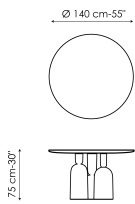

Data sheet

Width: 200cm
Depth: 108cm
Height: 75cm

Width: 250cm
Depth: 112cm
Height: 75cm

Width: 280cm
Depth: 115cm
Height: 75cm

Width: 300cm
Depth: 120cm
Height: 75cm

Width: 300cm
Depth: 140cm
Height: 75cm

Width: 140cm
Depth: 140cm
Height: 75cm

Width: 160cm
Depth: 160cm
Height: 75cm

Width: 180cm
Depth: 180cm
Height: 75cm

Barrel-shaped top

Wood

Veneered wood
Walnut Canaletto

Solid wood
American walnut

Solid wood
Natural polished oak