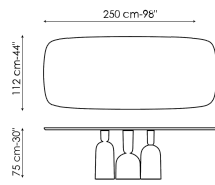

Data sheet

Width: 200cm
Depth: 108cm
Height: 75cm

Width: 250cm
Depth: 112cm
Height: 75cm

Width: 280cm
Depth: 115cm
Height: 75cm

Width: 300cm
Depth: 120cm
Height: 75cm

Width: 300cm
Depth: 140cm
Height: 75cm

Width: 140cm
Depth: 140cm
Height: 75cm

Width: 160cm
Depth: 160cm
Height: 75cm

Width: 180cm
Depth: 180cm
Height: 75cm

Barrel-shaped top

Wood

Veneered wood
Walnut Canaletto

Solid wood
American walnut

Solid wood
Natural polished oak