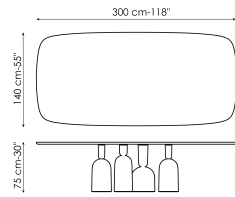

Data sheet

Width: 200cm
Depth: 108cm
Height: 75cm

Width: 250cm
Depth: 112cm
Height: 75cm

Width: 280cm
Depth: 115cm
Height: 75cm

Width: 300cm
Depth: 120cm
Height: 75cm

Width: 300cm
Depth: 140cm
Height: 75cm

Width: 140cm
Depth: 140cm
Height: 75cm

Width: 160cm
Depth: 160cm
Height: 75cm

Width: 180cm
Depth: 180cm
Height: 75cm

Barrel-shaped top

Wood

Veneered wood
Walnut Canaletto

Solid wood
American walnut

Solid wood
Natural polished oak