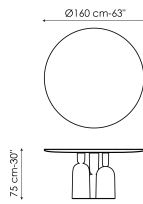

Data sheet

Width: 200cm
Depth: 108cm
Height: 75cm

Width: 250cm
Depth: 112cm
Height: 75cm

Width: 280cm
Depth: 115cm
Height: 75cm

Width: 300cm
Depth: 120cm
Height: 75cm

Width: 300cm
Depth: 140cm
Height: 75cm

Width: 140cm
Depth: 140cm
Height: 75cm

Width: 160cm
Depth: 160cm
Height: 75cm

Width: 180cm
Depth: 180cm
Height: 75cm

Barrel-shaped top

Wood

Veneered wood
Walnut Canaletto

Solid wood
American walnut

Solid wood
Natural polished oak