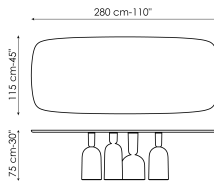

Data sheet

Width: 200cm
Depth: 108cm
Height: 75cm

Width: 250cm
Depth: 112cm
Height: 75cm

Width: 280cm
Depth: 115cm
Height: 75cm

Width: 300cm
Depth: 120cm
Height: 75cm

Width: 300cm
Depth: 140cm
Height: 75cm

Width: 140cm
Depth: 140cm
Height: 75cm

Width: 160cm
Depth: 160cm
Height: 75cm

Width: 180cm
Depth: 180cm
Height: 75cm

Barrel-shaped top

Wood

Veneered wood
Walnut Canaletto

Solid wood
American walnut

Solid wood
Natural polished oak