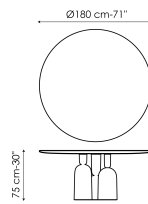

Data sheet

Width: 200cm
Depth: 108cm
Height: 75cm

Width: 250cm
Depth: 112cm
Height: 75cm

Width: 280cm
Depth: 115cm
Height: 75cm

Width: 300cm
Depth: 120cm
Height: 75cm

Width: 300cm
Depth: 140cm
Height: 75cm

Width: 140cm
Depth: 140cm
Height: 75cm

Width: 160cm
Depth: 160cm
Height: 75cm

Width: 180cm
Depth: 180cm
Height: 75cm

Barrel-shaped top

Wood

Veneered wood
Walnut Canaletto

Solid wood
American walnut

Solid wood
Natural polished oak