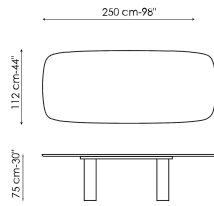

# Geometric Table

Designer: Alain Gilles

Summing up significant stylistic and material research, Geometric Table is a transforming shape-shifting table that plays on perspective: with a hypnotic visual effect, it looks different depending on the point of view, for a living area with a surprising personality. The concept is based on chameleon-like silhouettes, starting with the base: its four legs with drop-

# Data sheet

Width: 200cm  
Depth: 108cm  
Height: 75cm

Width: 250cm  
Depth: 112cm  
Height: 75cm

Width: 280cm  
Depth: 115cm  
Height: 75cm

Width: 300cm  
Depth: 120cm  
Height: 75cm

Width: 300cm  
Depth: 140cm  
Height: 75cm

Width: 120cm  
Depth: 120cm  
Height: 75cm

Width: 140cm  
Depth: 140cm  
Height: 75cm

Width: 160cm  
Depth: 160cm  
Height: 75cm

Width: 180cm  
Depth: 180cm  
Height: 75cm