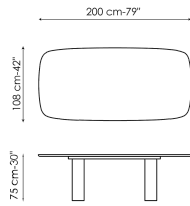

# Geometric Table

Designer: Alain Gilles

Summing up significant stylistic and material research, Geometric Table is a transforming shape-shifting table that plays on perspective: with a hypnotic visual effect, it looks different depending on the point of view, for a living area with a surprising personality. The concept is based on chameleon-like silhouettes, starting with the base: its four legs with drop-

# Data sheet

Width: 200cm  
Depth: 108cm  
Height: 75cm

Width: 250cm  
Depth: 112cm  
Height: 75cm

Width: 280cm  
Depth: 115cm  
Height: 75cm

Width: 300cm  
Depth: 120cm  
Height: 75cm

Width: 300cm  
Depth: 140cm  
Height: 75cm

Width: 120cm  
Depth: 120cm  
Height: 75cm

Width: 140cm  
Depth: 140cm  
Height: 75cm

Width: 160cm  
Depth: 160cm  
Height: 75cm

Width: 180cm  
Depth: 180cm  
Height: 75cm