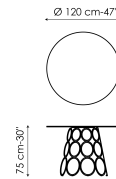

Data sheet

Width: 200cm
Depth: 108cm
Height: 75cm

Width: 250cm
Depth: 112cm
Height: 75cm

Width: 280cm
Depth: 115cm
Height: 75cm

Width: 300cm
Depth: 120cm
Height: 75cm

Width: 120cm
Depth: 120cm
Height: 75cm

Width: 140cm
Depth: 140cm
Height: 75cm

Width: 160cm
Depth: 160cm
Height: 75cm

Width: 180cm
Depth: 180cm
Height: 75cm

Barrel-shaped top

Wood

Solid wood
American walnut

Solid wood
Natural polished oak

Solid wood
Coal polished oak