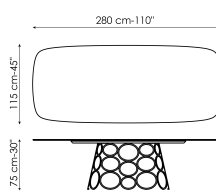

Data sheet

Width: 200cm
Depth: 108cm
Height: 75cm

Width: 250cm
Depth: 112cm
Height: 75cm

Width: 280cm
Depth: 115cm
Height: 75cm

Width: 300cm
Depth: 120cm
Height: 75cm

Width: 120cm
Depth: 120cm
Height: 75cm

Width: 140cm
Depth: 140cm
Height: 75cm

Width: 160cm
Depth: 160cm
Height: 75cm

Width: 180cm
Depth: 180cm
Height: 75cm

Barrel-shaped top

Wood

Solid wood
American walnut

Solid wood
Natural polished oak

Solid wood
Coal polished oak