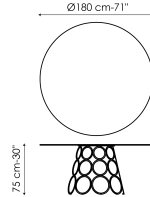

Data sheet

Width: 200cm
Depth: 108cm
Height: 75cm

Width: 250cm
Depth: 112cm
Height: 75cm

Width: 280cm
Depth: 115cm
Height: 75cm

Width: 300cm
Depth: 120cm
Height: 75cm

Width: 120cm
Depth: 120cm
Height: 75cm

Width: 140cm
Depth: 140cm
Height: 75cm

Width: 160cm
Depth: 160cm
Height: 75cm

Width: 180cm
Depth: 180cm
Height: 75cm

Barrel-shaped top

Wood

Solid wood
American walnut

Solid wood
Natural polished oak

Solid wood
Coal polished oak