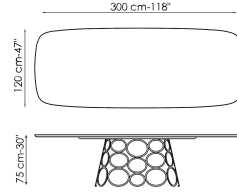

Data sheet

Width: 200cm
Depth: 108cm
Height: 75cm

Width: 250cm
Depth: 112cm
Height: 75cm

Width: 280cm
Depth: 115cm
Height: 75cm

Width: 300cm
Depth: 120cm
Height: 75cm

Width: 120cm
Depth: 120cm
Height: 75cm

Width: 140cm
Depth: 140cm
Height: 75cm

Width: 160cm
Depth: 160cm
Height: 75cm

Width: 180cm
Depth: 180cm
Height: 75cm

Barrel-shaped top

Wood

Solid wood
American walnut

Solid wood
Natural polished oak

Solid wood
Coal polished oak