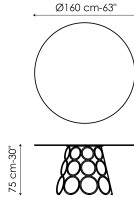

Data sheet

Width: 200cm
Depth: 108cm
Height: 75cm

Width: 250cm
Depth: 112cm
Height: 75cm

Width: 280cm
Depth: 115cm
Height: 75cm

Width: 300cm
Depth: 120cm
Height: 75cm

Width: 120cm
Depth: 120cm
Height: 75cm

Width: 140cm
Depth: 140cm
Height: 75cm

Width: 160cm
Depth: 160cm
Height: 75cm

Width: 180cm
Depth: 180cm
Height: 75cm

Barrel-shaped top

Wood

Solid wood
American walnut

Solid wood
Natural polished oak

Solid wood
Coal polished oak