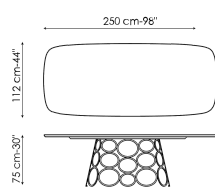

Data sheet

Width: 200cm
Depth: 108cm
Height: 75cm

Width: 250cm
Depth: 112cm
Height: 75cm

Width: 280cm
Depth: 115cm
Height: 75cm

Width: 300cm
Depth: 120cm
Height: 75cm

Width: 120cm
Depth: 120cm
Height: 75cm

Width: 140cm
Depth: 140cm
Height: 75cm

Width: 160cm
Depth: 160cm
Height: 75cm

Width: 180cm
Depth: 180cm
Height: 75cm

Barrel-shaped top

Wood

Solid wood
American walnut

Solid wood
Natural polished oak

Solid wood
Coal polished oak