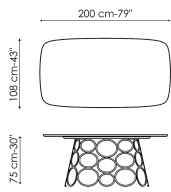

BONALDO

Hulahoop

Designer: Alessandro Busana

Hulahoop is a family of tables, the name of which is inspired by the popular game, which involves making a large circle rotate around the body. The circle is the key figure of the base, made up of adjacent hollow rings that develop in the space and visually overlap, offering an always changing image, depending on the angle of observation. The result is a playful and dynamic object, which is balanced by the minimal design of the top.

Data sheet

Width: 200cm
Depth: 108cm
Height: 75cm

Width: 250cm
Depth: 112cm
Height: 75cm

Width: 280cm
Depth: 115cm
Height: 75cm

Width: 300cm
Depth: 120cm
Height: 75cm

Width: 120cm
Depth: 120cm
Height: 75cm

Width: 140cm
Depth: 140cm
Height: 75cm

Width: 160cm
Depth: 160cm
Height: 75cm

Width: 180cm
Depth: 180cm
Height: 75cm

Barrel-shaped top

Wood

Solid wood
American walnut

Solid wood
Natural polished oak

Solid wood
Coal polished oak