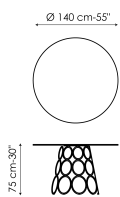

Data sheet

Width: 200cm
Depth: 108cm
Height: 75cm

Width: 250cm
Depth: 112cm
Height: 75cm

Width: 280cm
Depth: 115cm
Height: 75cm

Width: 300cm
Depth: 120cm
Height: 75cm

Width: 120cm
Depth: 120cm
Height: 75cm

Width: 140cm
Depth: 140cm
Height: 75cm

Width: 160cm
Depth: 160cm
Height: 75cm

Width: 180cm
Depth: 180cm
Height: 75cm

Barrel-shaped top

Wood

Solid wood
American walnut

Solid wood
Natural polished oak

Solid wood
Coal polished oak