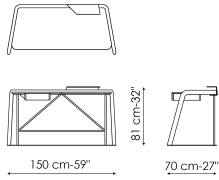

Data sheet

Width: 150cm

Depth: 70cm

Height: 81cm

Top

Wood

Veneered wood

Walnut Canaletto