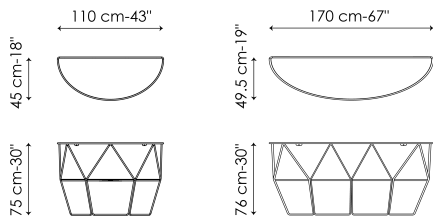

Data sheet

Arbor console 110

Width: 110cm

Depth: 45cm

Height: 75cm

Arbor console 170

Width: 170cm

Depth: 49,5cm

Height: 76cm

Top

Ceramic

Silk finish ceramic
Calacatta macchia
vecchia

Glossy ceramic
Calacatta

Glossy ceramic
Gold Onice

Mat ceramic
Ardesia grey

Mat ceramic
Laurent