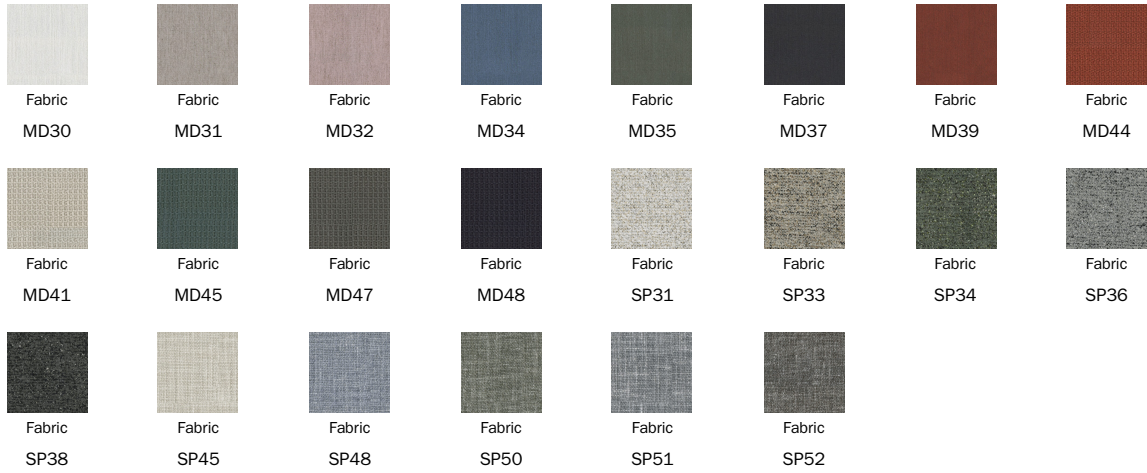

Fabric
MA09

Fabric
MA11

Fabric
MA20

Fabric
MA22

Fabric
MC39

Fabric
MC60

Fabric
MC61

Fabric
MC62

Fabric
MC67

Fabric
MC69

Fabric
MC76

Fabric
MC81

Fabric
MC83

Fabric
MC85

Leather

Insert

Leather

Feet

Metal

Painted metal
Mat white

Painted metal
Mat dove grey

Painted metal
Mat brown

Painted metal
Mat anthracite
grey

Painted metal
Mat black

Plus Metal

Painted metal
Mat bronze

Painted metal
Mat lead

Painted metal
Mat pearl gold

Painted metal
Mat platinum

The samples above represent the complete range of materials and finishes available for this product (regardless of the top shape or size, in the case of tables). Fabrics, eco-leather, leather and emery leather shown in this website are a selection. Colors and finishes are approximate and may slightly differ from actual ones. Please visit Bonaldo dealers to see the complete sample collection and get further details about our products.