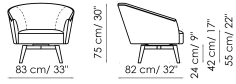

Data sheet

Width: 83cm

Depth: 82cm

Height: 75cm

Cover

Fabric

Fabric
9B02

Fabric
9B08