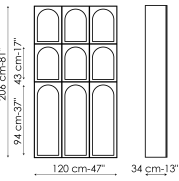

Data sheet

Combination 1
Width: 120cm
Depth: 34cm
Height: 206cm

Combination 2
Width: 120cm
Depth: 34cm
Height: 206cm

Combination 3
Width: 120cm
Depth: 34cm
Height: 206cm

Combination 4
Width: 120cm
Depth: 34cm
Height: 206cm

Combination 5
Width: 120cm
Depth: 34cm
Height: 206cm

Combination 6
Width: 120cm
Depth: 34cm
Height: 206cm

Tv stand
Width: 160cm
Depth: 34cm
Height: 206cm

Bench
Width: 160cm
Depth: 34cm
Height: 43cm

Shelf 40
Width: 40cm
Depth: 34cm
Height: -cm

Shelf 80
Width: 80cm
Depth: 34cm
Height: -cm

Front

Wood

Lacquered wood
Mat white

Side and inside

Wood

Lacquered wood
Mat anthracite
grey

Shelves