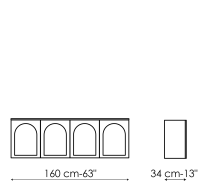

Data sheet

Combination 1
Width: 120cm
Depth: 34cm
Height: 206cm

Combination 2
Width: 120cm
Depth: 34cm
Height: 206cm

Combination 3
Width: 120cm
Depth: 34cm
Height: 206cm

Combination 4
Width: 120cm
Depth: 34cm
Height: 206cm

Combination 5
Width: 120cm
Depth: 34cm
Height: 206cm

Combination 6
Width: 120cm
Depth: 34cm
Height: 206cm

Tv stand
Width: 160cm
Depth: 34cm
Height: 206cm

Bench
Width: 160cm
Depth: 34cm
Height: 43cm

Shelf 40
Width: 40cm
Depth: 34cm
Height: -cm

Shelf 80
Width: 80cm
Depth: 34cm
Height: -cm

Front

Wood

Lacquered wood
Mat white

Side and inside

Wood

Lacquered wood
Mat anthracite
grey

Shelves