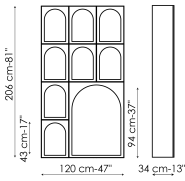

Data sheet

Combination 1
Width: 120cm
Depth: 34cm
Height: 206cm

Combination 2
Width: 120cm
Depth: 34cm
Height: 206cm

Combination 3
Width: 120cm
Depth: 34cm
Height: 206cm

Combination 4
Width: 120cm
Depth: 34cm
Height: 206cm

Combination 5
Width: 120cm
Depth: 34cm
Height: 206cm

Combination 6
Width: 120cm
Depth: 34cm
Height: 206cm

Tv stand
Width: 160cm
Depth: 34cm
Height: 206cm

Bench
Width: 160cm
Depth: 34cm
Height: 43cm

Shelf 40
Width: 40cm
Depth: 34cm
Height: -cm

Shelf 80
Width: 80cm
Depth: 34cm
Height: -cm

Front

Wood

Lacquered wood
Mat white

Side and inside

Wood

Lacquered wood
Mat anthracite
grey

Shelves