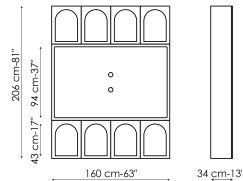

Data sheet

Combination 1
Width: 120cm
Depth: 34cm
Height: 206cm

Combination 2
Width: 120cm
Depth: 34cm
Height: 206cm

Combination 3
Width: 120cm
Depth: 34cm
Height: 206cm

Combination 4
Width: 120cm
Depth: 34cm
Height: 206cm

Combination 5
Width: 120cm
Depth: 34cm
Height: 206cm

Combination 6
Width: 120cm
Depth: 34cm
Height: 206cm

Tv stand
Width: 160cm
Depth: 34cm
Height: 206cm

Bench
Width: 160cm
Depth: 34cm
Height: 43cm

Shelf 40
Width: 40cm
Depth: 34cm
Height: -cm

Shelf 80
Width: 80cm
Depth: 34cm
Height: -cm

Front

Wood

Lacquered wood
Mat white

Side and inside

Wood

Lacquered wood
Mat anthracite
grey

Shelves