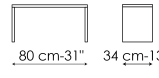

Data sheet

Combination 1
Width: 120cm
Depth: 34cm
Height: 206cm

Combination 2
Width: 120cm
Depth: 34cm
Height: 206cm

Combination 3
Width: 120cm
Depth: 34cm
Height: 206cm

Combination 4
Width: 120cm
Depth: 34cm
Height: 206cm

Combination 5
Width: 120cm
Depth: 34cm
Height: 206cm

Combination 6
Width: 120cm
Depth: 34cm
Height: 206cm

Tv stand
Width: 160cm
Depth: 34cm
Height: 206cm

Bench
Width: 160cm
Depth: 34cm
Height: 43cm

Shelf 40
Width: 40cm
Depth: 34cm
Height: -cm

Shelf 80
Width: 80cm
Depth: 34cm
Height: -cm

Front

Wood

Lacquered wood
Mat white

Side and inside

Wood

Lacquered wood
Mat anthracite
grey

Shelves