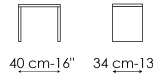

Data sheet

Combination 1
Width: 120cm
Depth: 34cm
Height: 206cm

Combination 2
Width: 120cm
Depth: 34cm
Height: 206cm

Combination 3
Width: 120cm
Depth: 34cm
Height: 206cm

Combination 4
Width: 120cm
Depth: 34cm
Height: 206cm

Combination 5
Width: 120cm
Depth: 34cm
Height: 206cm

Combination 6
Width: 120cm
Depth: 34cm
Height: 206cm

Tv stand
Width: 160cm
Depth: 34cm
Height: 206cm

Bench
Width: 160cm
Depth: 34cm
Height: 43cm

Shelf 40
Width: 40cm
Depth: 34cm
Height: -cm

Shelf 80
Width: 80cm
Depth: 34cm
Height: -cm

Front

Wood

Lacquered wood
Mat white

Side and inside

Wood

Lacquered wood
Mat anthracite
grey

Shelves