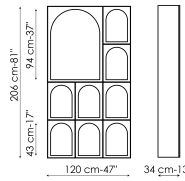

Data sheet

Combination 1
Width: 120cm
Depth: 34cm
Height: 206cm

Combination 2
Width: 120cm
Depth: 34cm
Height: 206cm

Combination 3
Width: 120cm
Depth: 34cm
Height: 206cm

Combination 4
Width: 120cm
Depth: 34cm
Height: 206cm

Combination 5
Width: 120cm
Depth: 34cm
Height: 206cm

Combination 6
Width: 120cm
Depth: 34cm
Height: 206cm

Tv stand
Width: 160cm
Depth: 34cm
Height: 206cm

Bench
Width: 160cm
Depth: 34cm
Height: 43cm

Shelf 40
Width: 40cm
Depth: 34cm
Height: -cm

Shelf 80
Width: 80cm
Depth: 34cm
Height: -cm

Front

Wood

Lacquered wood
Mat white

Side and inside

Wood

Lacquered wood
Mat anthracite
grey

Shelves