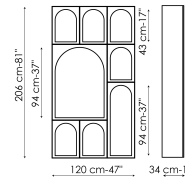

Data sheet

Combination 1
Width: 120cm
Depth: 34cm
Height: 206cm

Combination 2
Width: 120cm
Depth: 34cm
Height: 206cm

Combination 3
Width: 120cm
Depth: 34cm
Height: 206cm

Combination 4
Width: 120cm
Depth: 34cm
Height: 206cm

Combination 5
Width: 120cm
Depth: 34cm
Height: 206cm

Combination 6
Width: 120cm
Depth: 34cm
Height: 206cm

Tv stand
Width: 160cm
Depth: 34cm
Height: 206cm

Bench
Width: 160cm
Depth: 34cm
Height: 43cm

Shelf 40
Width: 40cm
Depth: 34cm
Height: -cm

Shelf 80
Width: 80cm
Depth: 34cm
Height: -cm

Front

Wood

Lacquered wood
Mat white

Side and inside

Wood

Lacquered wood
Mat anthracite
grey

Shelves