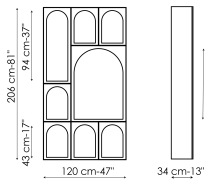

Data sheet

Combination 1
Width: 120cm
Depth: 34cm
Height: 206cm

Combination 2
Width: 120cm
Depth: 34cm
Height: 206cm

Combination 3
Width: 120cm
Depth: 34cm
Height: 206cm

Combination 4
Width: 120cm
Depth: 34cm
Height: 206cm

Combination 5
Width: 120cm
Depth: 34cm
Height: 206cm

Combination 6
Width: 120cm
Depth: 34cm
Height: 206cm

Tv stand
Width: 160cm
Depth: 34cm
Height: 206cm

Bench
Width: 160cm
Depth: 34cm
Height: 43cm

Shelf 40
Width: 40cm
Depth: 34cm
Height: -cm

Shelf 80
Width: 80cm
Depth: 34cm
Height: -cm

Front

Wood

Lacquered wood
Mat white

Side and inside

Wood

Lacquered wood
Mat anthracite
grey

Shelves