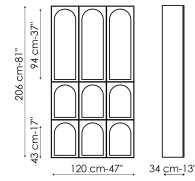

Data sheet

Combination 1
Width: 120cm
Depth: 34cm
Height: 206cm

Combination 2
Width: 120cm
Depth: 34cm
Height: 206cm

Combination 3
Width: 120cm
Depth: 34cm
Height: 206cm

Combination 4
Width: 120cm
Depth: 34cm
Height: 206cm

Combination 5
Width: 120cm
Depth: 34cm
Height: 206cm

Combination 6
Width: 120cm
Depth: 34cm
Height: 206cm

Tv stand
Width: 160cm
Depth: 34cm
Height: 206cm

Bench
Width: 160cm
Depth: 34cm
Height: 43cm

Shelf 40
Width: 40cm
Depth: 34cm
Height: -cm

Shelf 80
Width: 80cm
Depth: 34cm
Height: -cm

Front

Wood

Lacquered wood
Mat white

Side and inside

Wood

Lacquered wood
Mat anthracite
grey

Shelves