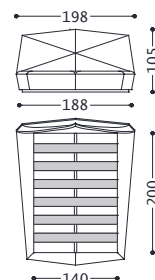

GOSSIP BED letto/bed/lit/Bett

elementi/elements/éléments/Elemente

designed and dressed by Castello Lagravinese Studio

Cod. Tessuto/fabric/tissu/Stoff: 1
Cod. Pelle/leather/cuir/Leder: 2

con doghe/with slats/à lattes/mit Lattenrost

1GSLLA200
2GSLLA200

1GSLLA180
2GSLLA180

1GSLLA160
2GSLLA160

1GSLLA140
2GSLLA140

senza doghe/without slats/sans lattes/ohne Lattenrost

1GSLLA200B
2GSLLA200B

1GSLLA180B
2GSLLA180B

1GSLLA160B
2GSLLA160B