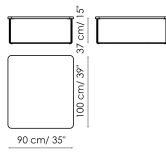

Center section 200 - 2 seats
 Width: 200cm
 Depth: 95-105cm
 Height: 86cm

Center section 240 - 2 seats
 Width: 240cm
 Depth: 95-105cm
 Height: 86cm

Center section 240 - 3 seats
 Width: 240cm
 Depth: 95-105cm
 Height: 86cm

Chaise longue
 Width: 100cm
 Depth: 95-105cm
 Height: 86cm

Corner
 Width: 105cm
 Depth: 95-105cm
 Height: 86cm

Armrest - backrest
 Width: 25-35cm
 Depth: 80cm
 Height: 86cm

Pouf 80x85
 Width: 80cm
 Depth: 85cm
 Height: 40cm

Pouf 100x85
 Width: 100cm
 Depth: 85cm
 Height: 40cm

Pouf 120x85
 Width: 120cm
 Depth: 85cm
 Height: 40cm

Magazine rack 70x60
 Width: 70cm
 Depth: 60cm
 Height: 36cm

Magazine rack 80x40
 Width: 80cm
 Depth: 40cm
 Height: 36cm

Coffee table 90x50
 Width: 90cm
 Depth: 50cm
 Height: 37cm

Coffee table 160x38
 Width: 160cm
 Depth: 38cm
 Height: 37cm

Coffee table 100x90
Width: 100cm
Depth: 90cm
Height: 37cm

Coffee table 90x90
Width: 90cm
Depth: 90cm
Height: 37cm