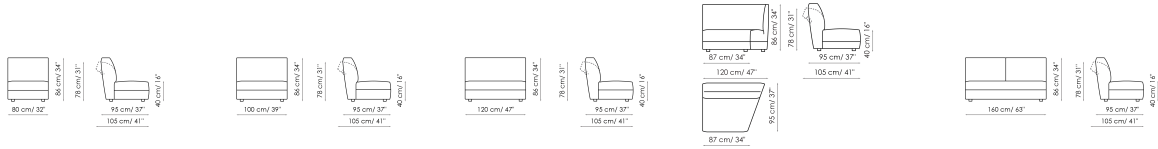

Data sheet

Center section 80
 Width: 80cm
 Depth: 95-105cm
 Height: 86cm

Center section 100
 Width: 100cm
 Depth: 95-105cm
 Height: 86cm

Center section 120
 Width: 120cm
 Depth: 95-105cm
 Height: 86cm

Oblique center section 120
 Width: 120cm
 Depth: 95-105cm
 Height: 86cm

Center section 160 - 1 seat
 Width: 160cm
 Depth: 95-105cm
 Height: 86cm

Center section 160 - 2 seats
 Width: 160cm
 Depth: 95-105cm
 Height: 86cm

Center section 200 - 1 seat
 Width: 200cm
 Depth: 95-105cm
 Height: 86cm

Center section 200 - 2 seats
 Width: 200cm
 Depth: 95-105cm
 Height: 86cm

Center section 240 - 2 seats
 Width: 240cm
 Depth: 95-105cm
 Height: 86cm

Center section 240 - 3 seats
 Width: 240cm
 Depth: 95-105cm
 Height: 86cm

Chaise longue
 Width: 100cm
 Depth: 95-105cm
 Height: 86cm

Corner
 Width: 105cm
 Depth: 95-105cm
 Height: 86cm

Armrest - backrest
 Width: 25-35cm
 Depth: 80cm
 Height: 86cm

Pouf 80x85
 Width: 80cm
 Depth: 85cm
 Height: 40cm