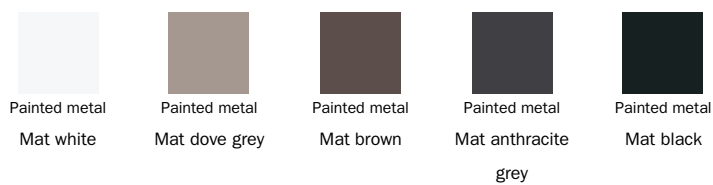

Fabric
MB72

Fabric
MB90

Fabric
MB91

Fabric
MB92

Fabric
SP01

Fabric
SP04

Fabric
SP05

Fabric
SP06

Fabric
SP07

Fabric
MA02

Leather

Feet

Metal

Plus Metal

Painted metal
Mat bronze

Painted metal
Mat pearl gold

Painted metal
Mat platinum

Painted metal
Mat lead

Top coffee tables

Wood

Lacquered wood
Mat white

Lacquered wood
Mat dove grey

Lacquered wood
Mat anthracite
grey

Frame coffee tables

Metal

Painted metal
Mat white

Painted metal
Mat dove grey

Painted metal
Mat brown

Painted metal
Mat anthracite
grey

Painted metal
Mat black

The samples above represent the complete range of materials and finishes available for this product (regardless of the top shape or size, in the case of tables). Fabrics, eco-leather, leather and emery leather shown in this website are a selection. Colors and finishes are approximate and may slightly differ from actual ones. Please visit Bonaldo dealers to see the complete sample collection and get further details about our products.