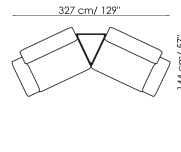

Chaise longue
 Width: 100cm
 Depth: 95-105cm
 Height: 86cm

Corner
 Width: 105cm
 Depth: 95-105cm
 Height: 86cm

Armrest - backrest
 Width: 25-35cm
 Depth: 80cm
 Height: 86cm

Pouf 80x85
 Width: 80cm
 Depth: 85cm
 Height: 40cm

Pouf 100x85
 Width: 100cm
 Depth: 85cm
 Height: 40cm

Pouf 120x85
 Width: 120cm
 Depth: 85cm
 Height: 40cm

Magazine rack 70x60
 Width: 70cm
 Depth: 60cm
 Height: 36cm

Magazine rack 80x40
 Width: 80cm
 Depth: 40cm
 Height: 36cm

Coffee table 90x50
 Width: 90cm
 Depth: 50cm
 Height: 37cm

Coffee table 160x38
 Width: 160cm
 Depth: 38cm
 Height: 37cm

Coffee table 100x90
Width: 100cm
Depth: 90cm
Height: 37cm

Coffee table 90x90
Width: 90cm
Depth: 90cm
Height: 37cm

Coffee table 90x65
Width: 90cm
Depth: 65cm
Height: 37cm

Combination 1
Width: 327cm
Depth: 144cm
Height: 86cm

Combination 2
Width: 380cm
Depth: 160cm
Height: 86cm

Combination 3
Width: 294cm
Depth: 95cm
Height: 86cm