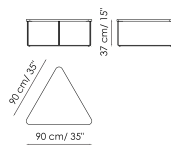

Center section 200 - 2 seats
 Width: 200cm
 Depth: 95-105cm
 Height: 86cm

Center section 240 - 2 seats
 Width: 240cm
 Depth: 95-105cm
 Height: 86cm

Center section 240 - 3 seats
 Width: 240cm
 Depth: 95-105cm
 Height: 86cm

Chaise longue
 Width: 100cm
 Depth: 95-105cm
 Height: 86cm

Corner
 Width: 105cm
 Depth: 95-105cm
 Height: 86cm

Armrest - backrest
 Width: 25-35cm
 Depth: 80cm
 Height: 86cm

Pouf 80x85
 Width: 80cm
 Depth: 85cm
 Height: 40cm

Pouf 100x85
 Width: 100cm
 Depth: 85cm
 Height: 40cm

Pouf 120x85
 Width: 120cm
 Depth: 85cm
 Height: 40cm

Magazine rack 70x60
 Width: 70cm
 Depth: 60cm
 Height: 36cm

Magazine rack 80x40
 Width: 80cm
 Depth: 40cm
 Height: 36cm

Coffee table 90x50
 Width: 90cm
 Depth: 50cm
 Height: 37cm

Coffee table 160x38
 Width: 160cm
 Depth: 38cm
 Height: 37cm

Coffee table 100x90
Width: 100cm
Depth: 90cm
Height: 37cm

Coffee table 90x90
Width: 90cm
Depth: 90cm
Height: 37cm