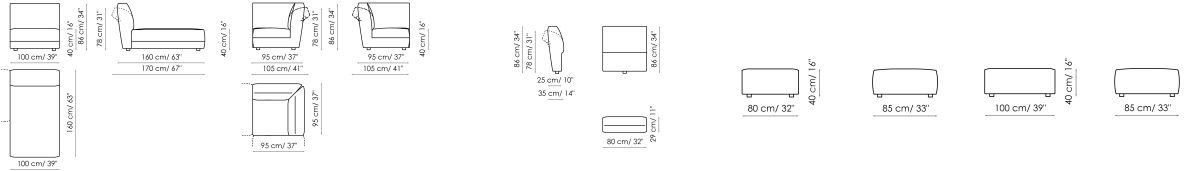

Data sheet

Center section 80
 Width: 80cm
 Depth: 95-105cm
 Height: 86cm

Center section 100
 Width: 100cm
 Depth: 95-105cm
 Height: 86cm

Center section 120
 Width: 120cm
 Depth: 95-105cm
 Height: 86cm

Oblique center section 120
 Width: 120cm
 Depth: 95-105cm
 Height: 86cm

Center section 160 - 1 seat
 Width: 160cm
 Depth: 95-105cm
 Height: 86cm

Center section 160 - 2 seats
 Width: 160cm
 Depth: 95-105cm
 Height: 86cm

Center section 200 - 1 seat
 Width: 200cm
 Depth: 95-105cm
 Height: 86cm

Center section 200 - 2 seats
 Width: 200cm
 Depth: 95-105cm
 Height: 86cm

Center section 240 - 2 seats
 Width: 240cm
 Depth: 95-105cm
 Height: 86cm

Center section 240 - 3 seats
 Width: 240cm
 Depth: 95-105cm
 Height: 86cm

Chaise longue
 Width: 100cm
 Depth: 95-105cm
 Height: 86cm

Corner
 Width: 105cm
 Depth: 95-105cm
 Height: 86cm

Armrest - backrest
 Width: 25-35cm
 Depth: 80cm
 Height: 86cm

Pouf 80x85
 Width: 80cm
 Depth: 85cm
 Height: 40cm