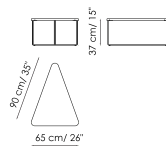

Chaise longue
 Width: 100cm
 Depth: 95-105cm
 Height: 86cm

Corner
 Width: 105cm
 Depth: 95-105cm
 Height: 86cm

Armrest - backrest
 Width: 25-35cm
 Depth: 80cm
 Height: 86cm

Pouf 80x85
 Width: 80cm
 Depth: 85cm
 Height: 40cm

Pouf 100x85
 Width: 100cm
 Depth: 85cm
 Height: 40cm

Pouf 120x85
 Width: 120cm
 Depth: 85cm
 Height: 40cm

Magazine rack 70x60
 Width: 70cm
 Depth: 60cm
 Height: 36cm

Magazine rack 80x40
 Width: 80cm
 Depth: 40cm
 Height: 36cm

Coffee table 90x50
 Width: 90cm
 Depth: 50cm
 Height: 37cm

Coffee table 160x38
 Width: 160cm
 Depth: 38cm
 Height: 37cm

Coffee table 100x90
Width: 100cm
Depth: 90cm
Height: 37cm

Coffee table 90x90
Width: 90cm
Depth: 90cm
Height: 37cm

Coffee table 90x65
Width: 90cm
Depth: 65cm
Height: 37cm

Combination 1
Width: 327cm
Depth: 144cm
Height: 86cm

Combination 2
Width: 380cm
Depth: 160cm
Height: 86cm

Combination 3
Width: 294cm
Depth: 95cm
Height: 86cm