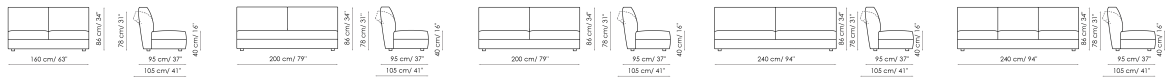

Data sheet

Center section 80
 Width: 80cm
 Depth: 95-105cm
 Height: 86cm

Center section 100
 Width: 100cm
 Depth: 95-105cm
 Height: 86cm

Center section 120
 Width: 120cm
 Depth: 95-105cm
 Height: 86cm

Oblique center section 120
 Width: 120cm
 Depth: 95-105cm
 Height: 86cm

Center section 160 - 1 seat
 Width: 160cm
 Depth: 95-105cm
 Height: 86cm

Center section 160 - 2 seats
 Width: 160cm
 Depth: 95-105cm
 Height: 86cm

Center section 200 - 1 seat
 Width: 200cm
 Depth: 95-105cm
 Height: 86cm

Center section 200 - 2 seats
 Width: 200cm
 Depth: 95-105cm
 Height: 86cm

Center section 240 - 2 seats
 Width: 240cm
 Depth: 95-105cm
 Height: 86cm

Center section 240 - 3 seats
 Width: 240cm
 Depth: 95-105cm
 Height: 86cm

Chaise longue
 Width: 100cm
 Depth: 95-105cm
 Height: 86cm

Corner
 Width: 105cm
 Depth: 95-105cm
 Height: 86cm

Armrest - backrest
 Width: 25-35cm
 Depth: 80cm
 Height: 86cm

Pouf 80x85
 Width: 80cm
 Depth: 85cm
 Height: 40cm