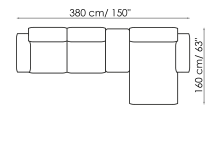

Chaise longue
 Width: 100cm
 Depth: 95-105cm
 Height: 86cm

Corner
 Width: 105cm
 Depth: 95-105cm
 Height: 86cm

Armrest - backrest
 Width: 25-35cm
 Depth: 80cm
 Height: 86cm

Pouf 80x85
 Width: 80cm
 Depth: 85cm
 Height: 40cm

Pouf 100x85
 Width: 100cm
 Depth: 85cm
 Height: 40cm

Pouf 120x85
 Width: 120cm
 Depth: 85cm
 Height: 40cm

Magazine rack 70x60
 Width: 70cm
 Depth: 60cm
 Height: 36cm

Magazine rack 80x40
 Width: 80cm
 Depth: 40cm
 Height: 36cm

Coffee table 90x50
 Width: 90cm
 Depth: 50cm
 Height: 37cm

Coffee table 160x38
 Width: 160cm
 Depth: 38cm
 Height: 37cm

Coffee table 100x90
Width: 100cm
Depth: 90cm
Height: 37cm

Coffee table 90x90
Width: 90cm
Depth: 90cm
Height: 37cm

Coffee table 90x65
Width: 90cm
Depth: 65cm
Height: 37cm

Combination 1
Width: 327cm
Depth: 144cm
Height: 86cm

Combination 2
Width: 380cm
Depth: 160cm
Height: 86cm

Combination 3
Width: 294cm
Depth: 95cm
Height: 86cm