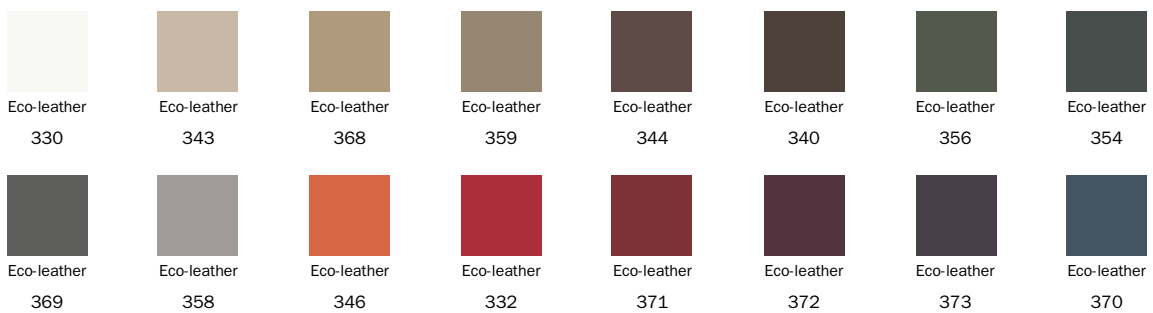

# Cover

## Fabric

Leather

Eco Leather

Eco-leather  
353

Eco-leather  
341

---

## Frogs and insert

### Wood

Painted wood  
Anthracite grey

Painted wood  
Silver

---

The samples above represent the complete range of materials and finishes available for this product (regardless of the top shape or size, in the case of tables). Fabrics, eco-leather, leather and emery leather shown in this website are a selection. Colors and finishes are approximate and may slightly differ from actual ones. Please visit Bonaldo dealers to see the complete sample collection and get further details about our products.