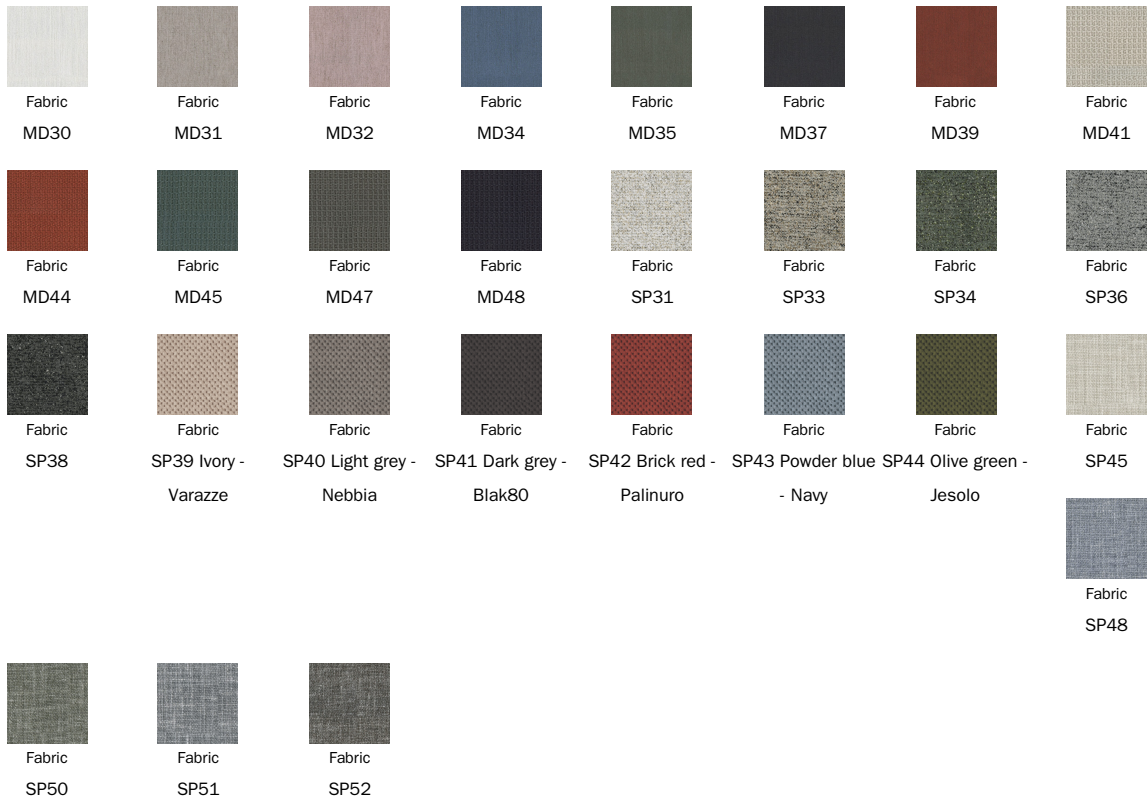

## Fabric

Leather

Eco Leather

Eco-leather  
353

Eco-leather  
341

---

### Metal

Painted metal  
Mat white

Painted metal  
Mat silver

Painted metal  
Mat dove grey

Painted metal  
Mat anthracite  
grey

Painted metal  
Mat black

Painted metal  
Mat brass 30

Painted metal  
Mat copper 30

### Wood

Painted wood  
Anthracite grey

Painted wood  
Silver

---

The samples above represent the complete range of materials and finishes available for this product (regardless of the top shape or size, in the case of tables). Fabrics, eco-leather, leather and emery leather shown in this website are a selection. Colors and finishes are approximate and may slightly differ from actual ones. Please visit Bonaldo dealers to see the complete sample collection and get further details about our products.