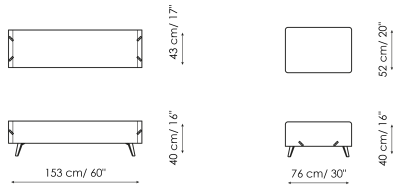

## Cuff bench

Width: 153cm

Depth: 43cm

Height: 40cm