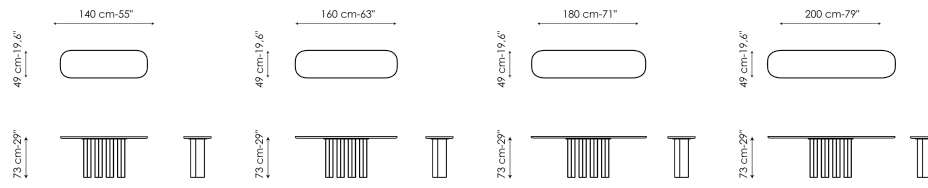

BONALDO

Geometric Console

Designer: Alain Gilles

The base features four teardrop-shaped legs, both chunky and sleek and tapered all at once. As such, your perception of the weight of the piece changes as you move around it.

Data sheet

Width: 140cm
Depth: 49cm
Height: 73cm

Width: 160cm
Depth: 49cm
Height: 73cm

Width: 180cm
Depth: 49cm
Height: 73cm

Width: 200cm
Depth: 49cm
Height: 73cm

Top

Ceramic

Mat ceramic
Ardesia grey