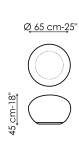

Data sheet

Width: 65cm
Depth: 65cm
Height: 45cm

Width: 85cm
Depth: 85cm
Height: 36cm

Upholstered

Fabric

Stretch fabric
Pink

Stretch fabric
Fuchsia

Stretch fabric
Red