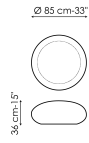

Data sheet

Width: 65cm
Depth: 65cm
Height: 45cm

Width: 85cm
Depth: 85cm
Height: 36cm

Upholstered

Fabric

Stretch fabric
Pink

Stretch fabric
Fuchsia

Stretch fabric
Red