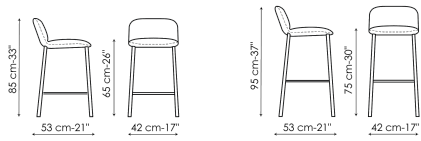

# Data sheet

Ika too H 85

Width: 42cm

Depth: 53cm

Height: 58cm

Ika too H 95

Width: 42cm

Depth: 53cm

Height: 95cm