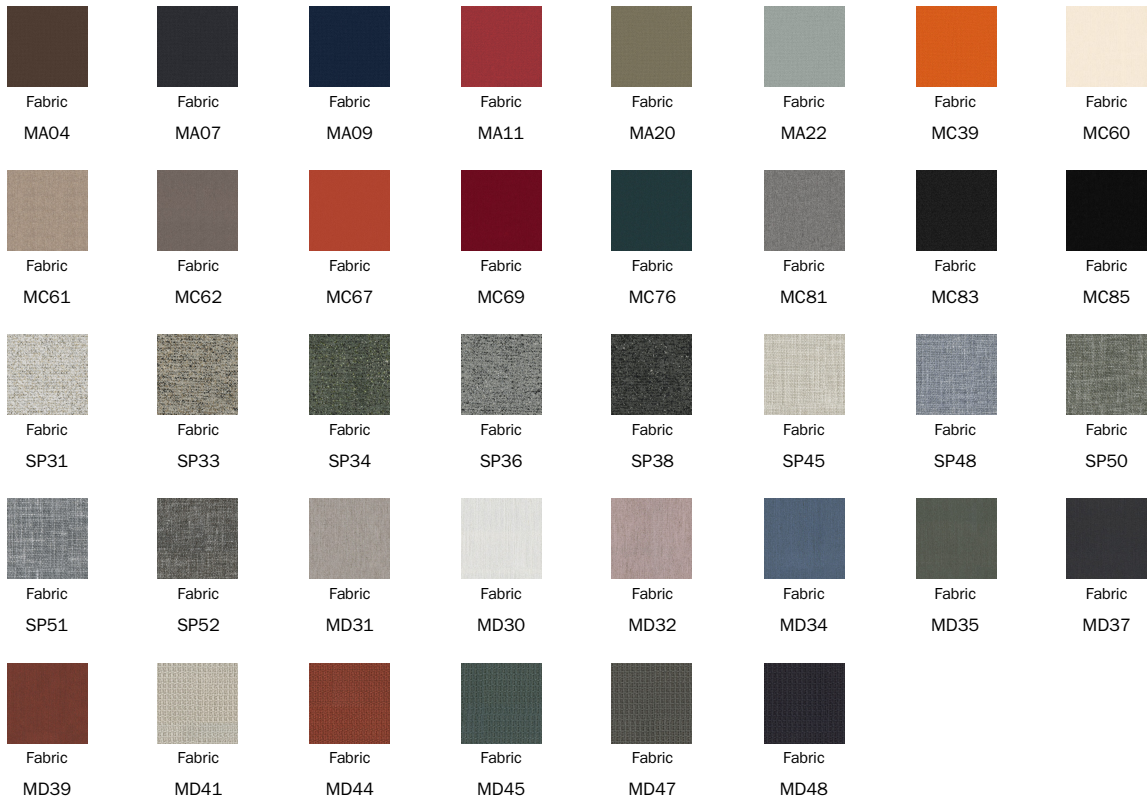

leather or leather, is fully removable and is available in one-colour or two-colour (different for the front part of the seat and the back backrest) versions. For the lower part of the armchair, in painted metal, one can opt for four thin legs or for an original swivel base. Two additional versions complete the collection: Lock soft (with ruffled upholstery) and Lock ego (with quilting).

Fabric

Leather

Eco Leather

Eco-leather
353

Eco-leather
341

Base

Metal

Painted metal
Mat white

Painted metal
Mat dove grey

Painted metal
Mat anthracite
grey

Painted metal
Mat black

Painted metal
Mat brown

Plus Metal

Painted metal
Mat bronze

Painted metal
Mat lead

Painted metal
Mat pearl gold

Painted metal
Mat platinum

Special Metal

Metal finish
Mat copper

Metal finish
Mat brass

Metal finish
Black nickel

Metal finish
Chromed

The samples above represent the complete range of materials and finishes available for this product (regardless of the top shape or size, in the case of tables). Fabrics, eco-leather, leather and emery leather shown in this website are a selection. Colors and finishes are approximate and may slightly differ from actual ones. Please visit Bonaldo dealers to see the complete sample collection and get further details about our products.