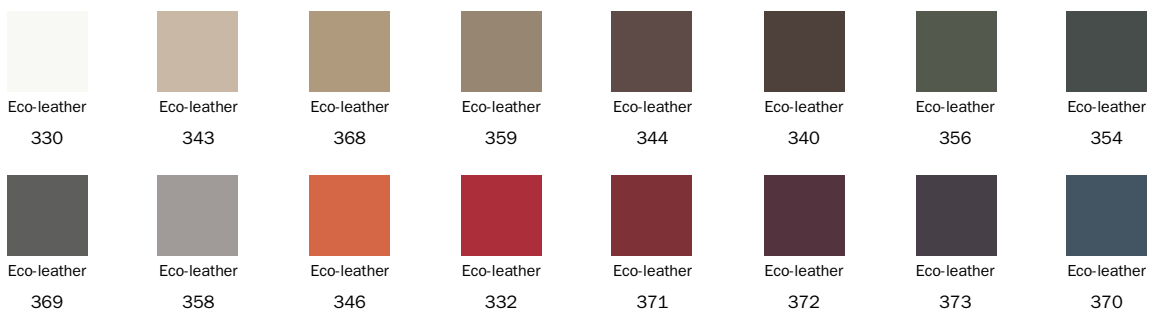

Fabric

Leather

Eco Leather

Eco-leather
353

Eco-leather
341

Base

Metal

Painted metal
Mat white

Painted metal
Mat dove grey

Painted metal
Mat anthracite
grey

Painted metal
Mat black

Painted metal
Mat brown

Plus Metal

Painted metal
Mat bronze

Painted metal
Mat lead

Painted metal
Mat pearl gold

Painted metal
Mat platinum

Special Metal

Metal finish
Mat copper

Metal finish
Mat brass

Metal finish
Black nickel

Metal finish
Chromed

The samples above represent the complete range of materials and finishes available for this product (regardless of the top shape or size, in the case of tables). Fabrics, eco-leather, leather and emery leather shown in this website are a selection. Colors and finishes are approximate and may slightly differ from actual ones. Please visit Bonaldo dealers to see the complete sample collection and get further details about our products.