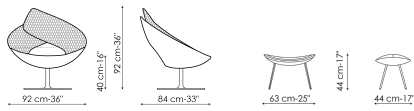

Data sheet

Lock

Width: 92cm
Depth: 84cm
Height: 92cm

Lock swivel base

Width: 92cm
Depth: 84cm
Height: 92cm

Lock soft

Width: 92cm
Depth: 84cm
Height: 92cm

Lock soft swivel base

Width: 92cm
Depth: 84cm
Height: 92cm

Lock ego

Width: 92cm
Depth: 84cm
Height: 92cm

Lock ego swivel base

Width: 92cm
Depth: 84cm
Height: 92cm

Footrest

Width: 63cm
Depth: 44cm
Height: 44cm

Cover