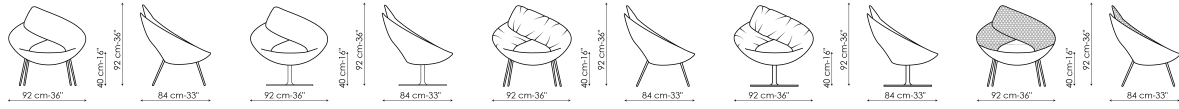

leather or leather, is fully removable and is available in one-colour or two-colour (different for the front part of the seat and the back backrest) versions. For the lower part of the armchair, in painted metal, one can opt for four thin legs or for an original swivel base. Two additional versions complete the collection: Lock soft (with ruffled upholstery) and Lock ego (with quilting).

Data sheet

Lock

Width: 92cm
Depth: 84cm
Height: 92cm

Lock swivel base

Width: 92cm
Depth: 84cm
Height: 92cm

Lock soft

Width: 92cm
Depth: 84cm
Height: 92cm

Lock soft swivel base

Width: 92cm
Depth: 84cm
Height: 92cm

Lock ego

Width: 92cm
Depth: 84cm
Height: 92cm

Lock ego swivel base

Width: 92cm
Depth: 84cm
Height: 92cm

Footrest

Width: 63cm
Depth: 44cm
Height: 44cm

Cover