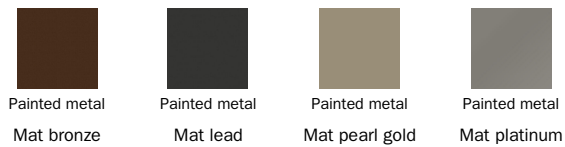

Fabric
MC81

Fabric
MC83

Fabric
MC85

Base

Metal

Plus Metal

Special Metal

The samples above represent the complete range of materials and finishes available for this product (regardless of the top shape or size, in the case of tables). Fabrics, eco-leather, leather and emery leather shown in this website are a selection. Colors and finishes are approximate and may slightly differ from actual ones. Please visit Bonaldo dealers to see the complete sample collection and get further details about our products.