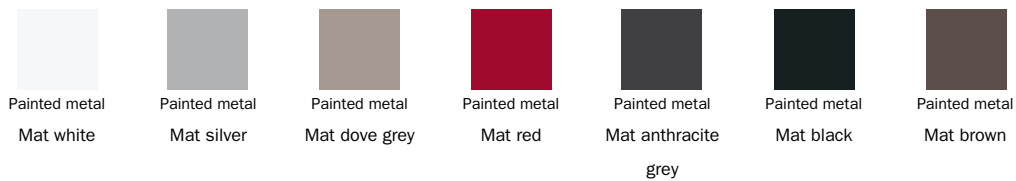

Fabric
SP06

Fabric
SP07

Fabric
MA02

Fabric
MA04

Fabric
MA07

Fabric
MA09

Fabric
MA11

Fabric
MA20

Fabric
MA22

Fabric
MC39

Fabric
MC60

Fabric
MC61

Fabric
MC62

Fabric
MC67

Fabric
MC69

Fabric
MC76

Fabric
MC81

Fabric
MC83

Fabric
MC85

Base

Metal

Plus Metal

Special Metal

The samples above represent the complete range of materials and finishes available for this product (regardless of the top shape or size, in the case of tables). Fabrics, eco-leather, leather and emery leather shown in this website are a selection. Colors and finishes are approximate and may slightly differ from actual ones. Please visit Bonaldo dealers to see the complete sample collection and get further details about our products.