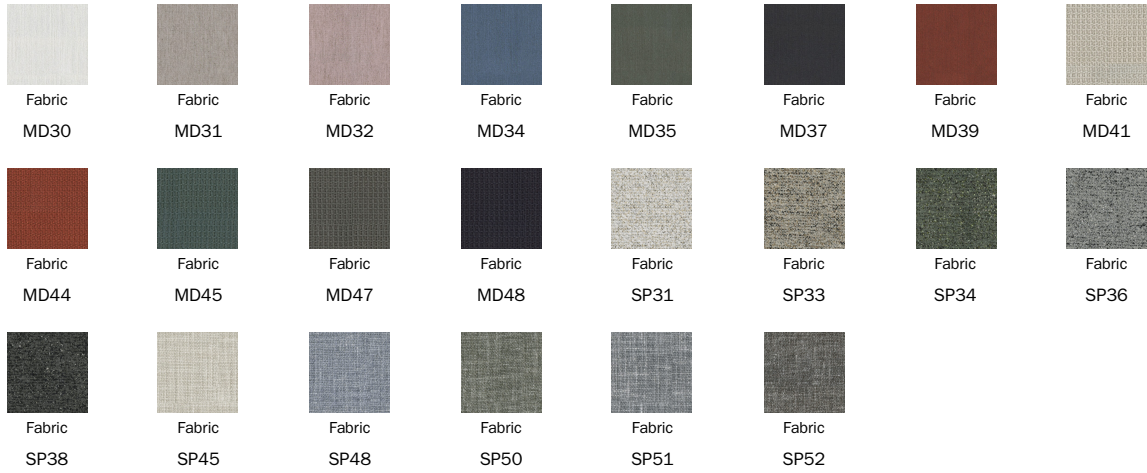

Fabric
SP06

Fabric
SP07

Fabric
MA02

Fabric
MA04

Fabric
MA07

Fabric
MA09

Fabric
MA11

Fabric
MA20

Fabric
MA22

Fabric
MC39

Fabric
MC60

Fabric
MC61

Fabric
MC62

Fabric
MC67

Fabric
MC69

Fabric
MC76

Fabric
MC81

Fabric
MC83

Fabric
MC85

Base

Metal

Plus Metal

Special Metal

The samples above represent the complete range of materials and finishes available for this product (regardless of the top shape or size, in the case of tables). Fabrics, eco-leather, leather and emery leather shown in this website are a selection. Colors and finishes are approximate and may slightly differ from actual ones. Please visit Bonaldo dealers to see the complete sample collection and get further details about our products.