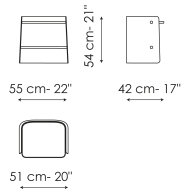

Data sheet

Width: 55cm
Depth: 42cm
Height: 54cm

Cover

Fabric

Fabric 9B02	Fabric 9B08	Fabric 9B17	Fabric 9B22	Fabric 9B26	Fabric 9B36	Fabric 9B39	Fabric 9B42
Fabric 9B44	Fabric 9B48	Fabric MA02	Fabric MA04	Fabric MA07	Fabric MA09	Fabric MA11	Fabric MA20
Fabric MA22	Fabric MC39	Fabric MB66	Fabric MB67	Fabric MB72	Fabric MB90	Fabric MB91	Fabric MB92
Fabric MC40	Fabric MC43	Fabric MC46	Fabric MC47	Fabric MC49	Fabric MC60	Fabric MC67	Fabric MC69
Fabric MC76	Fabric MC81	Fabric MC83	Fabric MC85	Fabric MC61	Fabric MC62	Fabric SP01	Fabric SP04
Fabric SP05	Fabric SP06	Fabric SP07	Fabric SP19	Fabric SP20	Fabric SP21	Fabric SP22	Fabric SP23