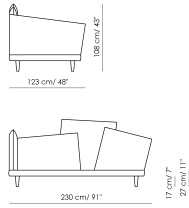

Data sheet

Picabia

Width: 123cm

Depth: 230cm

Height: 108cm

Cover

Fabric

Fabric
SP31