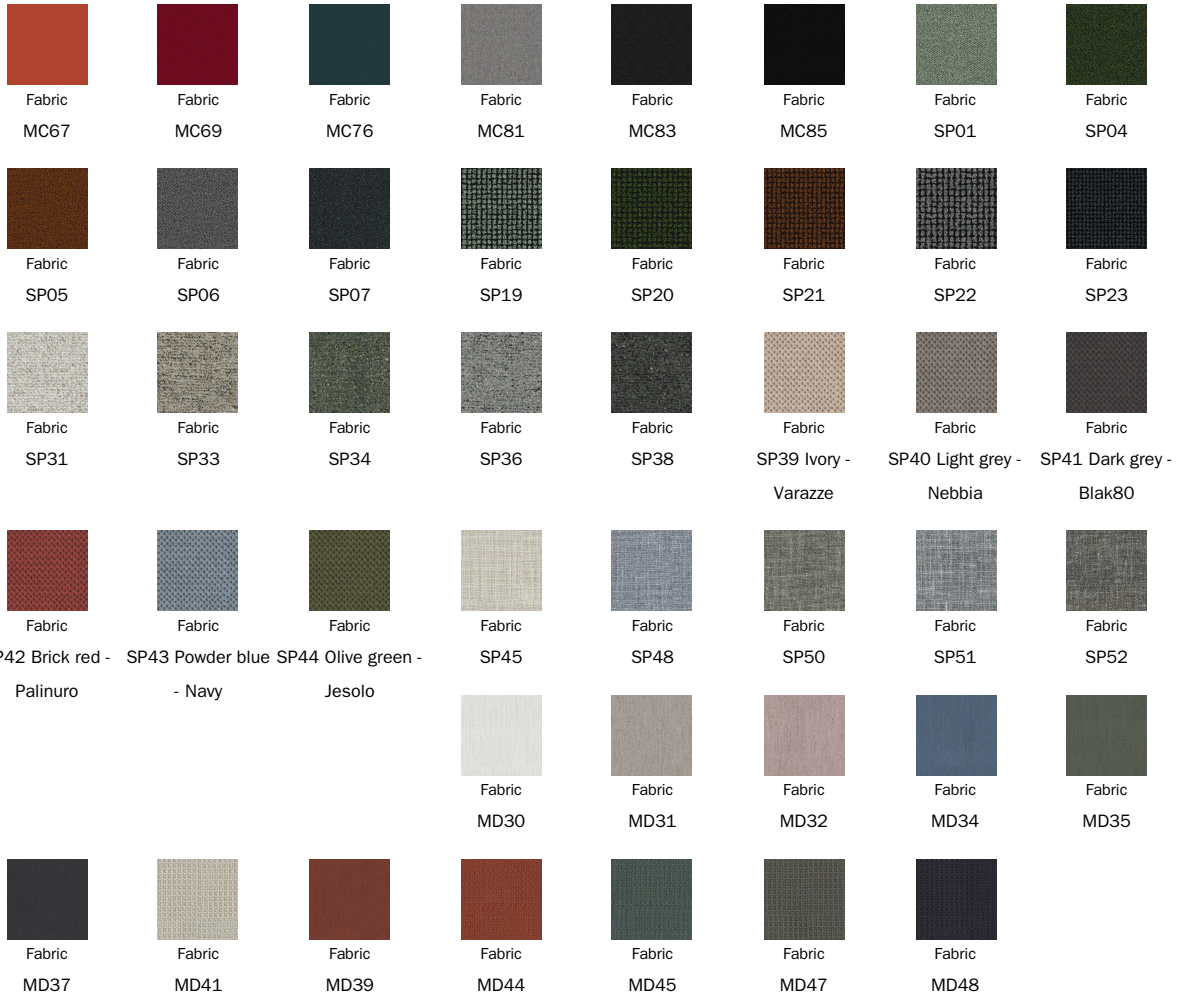

Central insert

Leather

External insert

Fabric

							
Fabric 9B02	Fabric 9B08	Fabric 9B17	Fabric 9B22	Fabric 9B26	Fabric 9B36	Fabric 9B39	Fabric 9B42
							
Fabric 9B44	Fabric 9B48	Fabric MA02	Fabric MA07	Fabric MA09	Fabric MA04	Fabric MA11	Fabric MA20
							
Fabric MA22	Fabric MC39	Fabric MB66	Fabric MB67	Fabric MB72	Fabric MB90	Fabric MB91	Fabric MB92
							
Fabric MC40	Fabric MC43	Fabric MC46	Fabric MC47	Fabric MC49	Fabric MC60	Fabric MC61	Fabric MC62
							
Fabric MC67	Fabric MC69	Fabric MC76	Fabric MC81	Fabric MC83	Fabric MC85	Fabric SP01	Fabric SP04
							
Fabric SP05	Fabric SP06	Fabric SP07	Fabric SP19	Fabric SP20	Fabric SP21	Fabric SP22	Fabric SP23
							
Fabric SP33	Fabric SP31	Fabric SP34	Fabric SP36	Fabric SP38	Fabric SP39 Ivory - Varazze	Fabric SP40 Light grey - Nebbia	Fabric SP41 Dark grey - Blak80
							
Fabric SP42 Brick red - Palinuro	Fabric SP43 Powder blue - Navy	Fabric SP44 Olive green - Jesolo	Fabric SP45	Fabric SP48	Fabric SP50	Fabric SP51	Fabric SP52
							
Fabric MD30	Fabric MD31	Fabric MD32	Fabric MD34	Fabric MD35			
							
Fabric MD37	Fabric MD39	Fabric MD41	Fabric MD44	Fabric MD45	Fabric MD47	Fabric MD48	

Leather

Leather Capri
L06

Leather Capri
L08

Leather Capri
L09

Leather Capri
L26

Leather Capri
L30

Leather Capri
L34

Leather Capri
L43

Feet

Metal

Painted metal
Mat white

Painted metal
Mat anthracite
grey

Painted metal
Mat brown

Painted metal
Mat black

Painted metal
Mat dove grey

Plus Metal

The samples above represent the complete range of materials and finishes available for this product (regardless of the top shape or size, in the case of tables). Fabrics, eco-leather, leather and emery leather shown in this website are a selection. Colors and finishes are approximate and may slightly differ from actual ones. Please visit Bonaldo dealers to see the complete sample collection and get further details about our products.