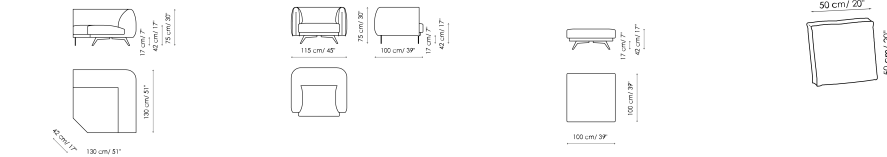

Data sheet

Sofa 270

Width: 270cm
Depth: 100cm
Height: 75cm

Sofa 230

Width: 230cm
Depth: 100cm
Height: 75cm

Sofa 190

Width: 190cm
Depth: 100cm
Height: 75cm

End section sofa 250

Width: 250cm
Depth: 100cm
Height: 75cm

End section sofa 210

Width: 210cm
Depth: 100cm
Height: 75cm

End section sofa 170

Width: 170cm
Depth: 100cm
Height: 75cm

Chaise longue 135x195

Width: 135cm
Depth: 195cm
Height: 75cm

Chaise longue 115x175

Width: 115cm
Depth: 175cm
Height: 75cm

Penisola

Width: 135cm
Depth: 130cm
Height: 75cm

Meridiana

Width: 100cm
Depth: 230cm
Height: 75cm

Corner

Width: 130cm
Depth: 130cm
Height: 75cm

Armchair

Width: 115cm
Depth: 100cm
Height: 75cm

Pouf 100x100

Width: 100cm
Depth: 100cm
Height: 42cm

Cushion 50x50

Width: 50cm
Depth: -cm
Height: 50cm

Cover

Fabric