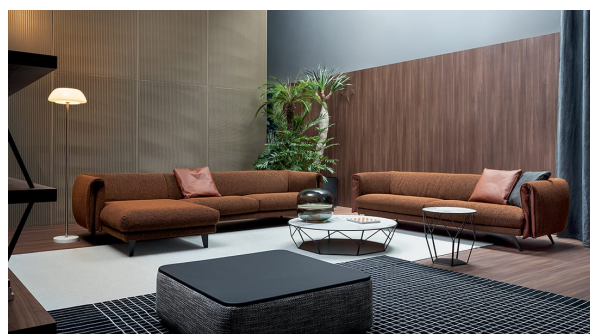

BONALDO

Saddle

Designer: Giuseppe Viganò

Designed to offer the utmost level of elegance, the Saddle sofa stands out for its modern and functional style. The tub-shaped back and armrests, which recall the shape of a saddle, and the padded seat make this sofa enjoyably soft. The aesthetic appeal is accentuated by the leather insert in the armrest, which defines its front and allows for a singular play of

materials and combinations, to create a high-impact optical effect. The upholstery, in fabric or leather, is fully removable; the feet in metal lighten the shape of the sofa, emphasising its contemporary allure. The extensive modularity of the sofa makes it possible to create multiple configurations, suitable for all spaces.

Width: 250cm
Depth: 100cm
Height: 75cm

End section sofa 210

Width: 210cm
Depth: 100cm
Height: 75cm

End section sofa 170

Width: 170cm
Depth: 100cm
Height: 75cm

Chaise longue 135x195

Width: 135cm
Depth: 195cm
Height: 75cm