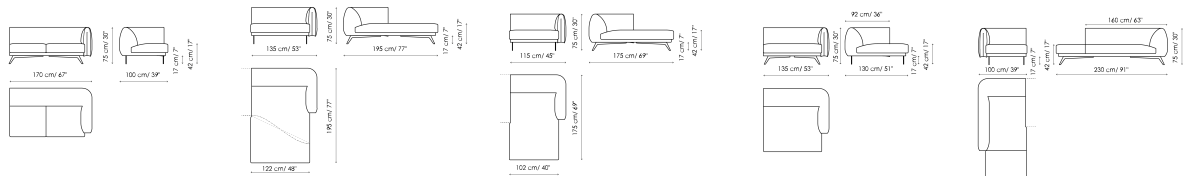

Data sheet

Sofa 270

Width: 270cm
Depth: 100cm
Height: 75cm

Sofa 230

Width: 230cm
Depth: 100cm
Height: 75cm

Sofa 190

Width: 190cm
Depth: 100cm
Height: 75cm

End section sofa 250

Width: 250cm
Depth: 100cm
Height: 75cm

End section sofa 210

Width: 210cm
Depth: 100cm
Height: 75cm

End section sofa 170

Width: 170cm
Depth: 100cm
Height: 75cm

Chaise longue 135x195

Width: 135cm
Depth: 195cm
Height: 75cm

Chaise longue 115x175

Width: 115cm
Depth: 175cm
Height: 75cm

Penisola

Width: 135cm
Depth: 130cm
Height: 75cm

Meridiana

Width: 100cm
Depth: 230cm
Height: 75cm

Corner

Width: 130cm
Depth: 130cm
Height: 75cm

Armchair

Width: 115cm
Depth: 100cm
Height: 75cm

Pouf 100x100

Width: 100cm
Depth: 100cm
Height: 42cm

Cushion 50x50

Width: 50cm
Depth: -cm
Height: 50cm

Cover

Fabric