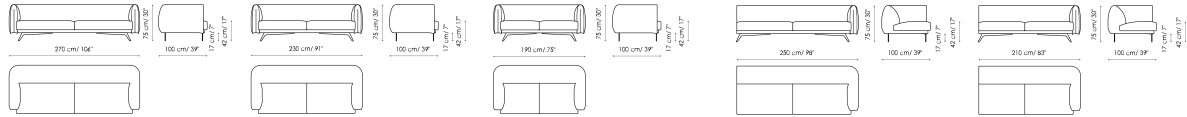

Data sheet

Sofa 270

Width: 270cm
Depth: 100cm
Height: 75cm

Sofa 230

Width: 230cm
Depth: 100cm
Height: 75cm

Sofa 190

Width: 190cm
Depth: 100cm
Height: 75cm

End section sofa 250

Width: 250cm
Depth: 100cm
Height: 75cm

End section sofa 210

Width: 210cm
Depth: 100cm
Height: 75cm

End section sofa 170

Width: 170cm
Depth: 100cm
Height: 75cm

Chaise longue 135x195

Width: 135cm
Depth: 195cm
Height: 75cm

Chaise longue 115x175

Width: 115cm
Depth: 175cm
Height: 75cm

Penisola

Width: 135cm
Depth: 130cm
Height: 75cm

Meridiana

Width: 100cm
Depth: 230cm
Height: 75cm

Corner

Width: 130cm
Depth: 130cm
Height: 75cm

Armchair

Width: 115cm
Depth: 100cm
Height: 75cm

Pouf 100x100

Width: 100cm
Depth: 100cm
Height: 42cm

Cushion 50x50

Width: 50cm
Depth: -cm
Height: 50cm

Cover

Fabric