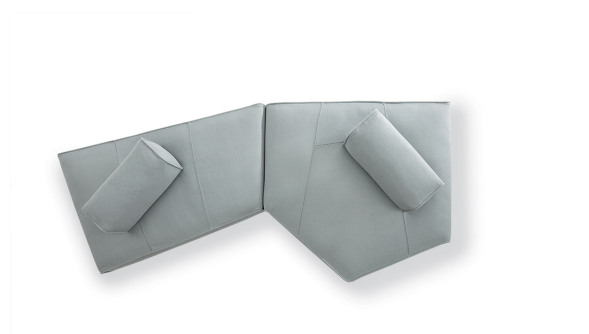

BONALDO

Tètra

Designer: Mauro Lipparini

The Tètra seating system is the ultimate expression of the aesthetic spirit running through Lipparini's creations for Bonaldo, with their contemporary design and evergreen detailing. The collection of soft furniture features rectangular, pentagonal and irregular-shaped elements which can be easily combined without limits, forming geometric shapes befitting the name of

the collection. The backrests - with their simple shaping - are perched atop the islands, making for a sofa that feels like a celebration of freedom, movement and new interpretations of aesthetics and comfort: Tètra is a sofa which can perfectly adapt to different functional and stylistic needs without losing its strong personality.

Data sheet

<p>Base 5 sides Width: 150cm Depth: 145cm Height: 41cm</p>	<p>Base 4 sides Width: 190cm Depth: 108cm Height: 41cm</p>	<p>Base 240 Width: 240cm Depth: 110cm Height: 41cm</p>	<p>Base 210 Width: 210cm Depth: 110cm Height: 41cm</p>	<p>Base 180 Width: 180cm Depth: 110cm Height: 41cm</p>

<p>Base 140 Width: 140cm Depth: 110cm Height: 41cm</p>	<p>Backrest 75 Width: 75cm Depth: 30cm Height: 28cm</p>	<p>Backrest 102 corner Width: 102cm Depth: 90cm Height: 28cm</p>	<p>Backrest 117 corner Width: 117cm Depth: 90cm Height: 28cm</p>	<p>Backrest 137 corner Width: 137cm Depth: 90cm Height: 28cm</p>