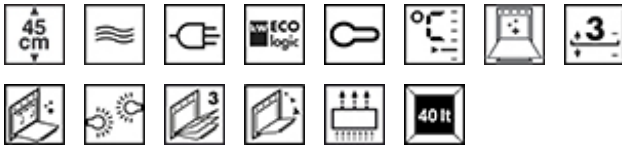

### TYPE

Product Family: Oven • Category: 45 cm • Cooking Method: Microwave with grill • Power supply: Electric • EAN code: 8017709202941