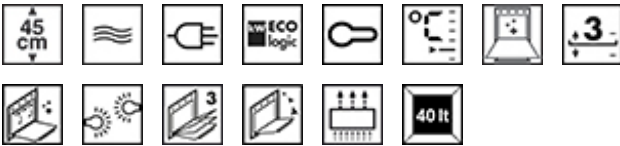

### TYPE

Product Family: Oven • Category: 45 cm • Cooking Method: Microwave with grill • Power supply: Electric • EAN code: 8017709202934